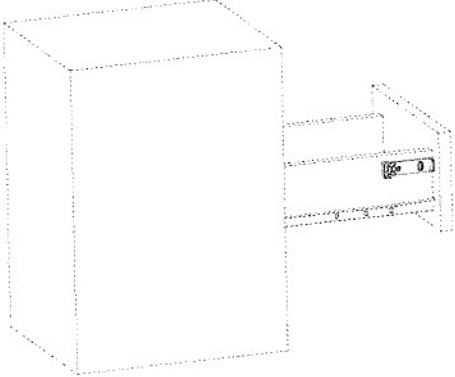

Soft Close

for wooden drawers

0

1

Standard panels

2A

2B

Face frame