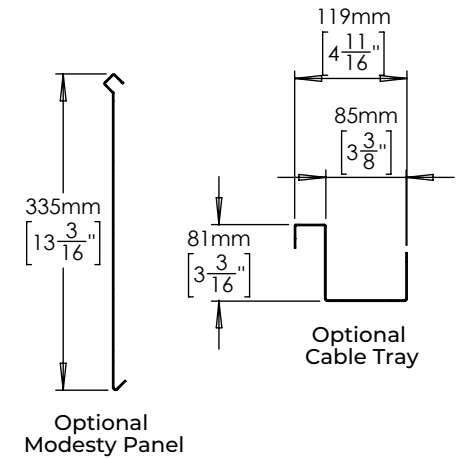

M1360-30-XX Series

Nested Side View
Shown with Optional Modesty Panel

Optional Modesty Panel

Optional Cable Tray

Colors Available: Grey | Black

Dimensions specified in millimeters
Inches are for reference only