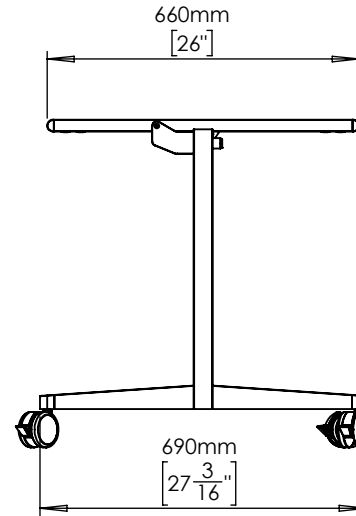

M1360-30-XX Series

Nested Side View
Shown with Optional Modesty Panel

Optional Modesty Panel

Optional Cable Tray

Colors Available: Grey | Black

Dimensions specified in millimeters
Inches are for reference only