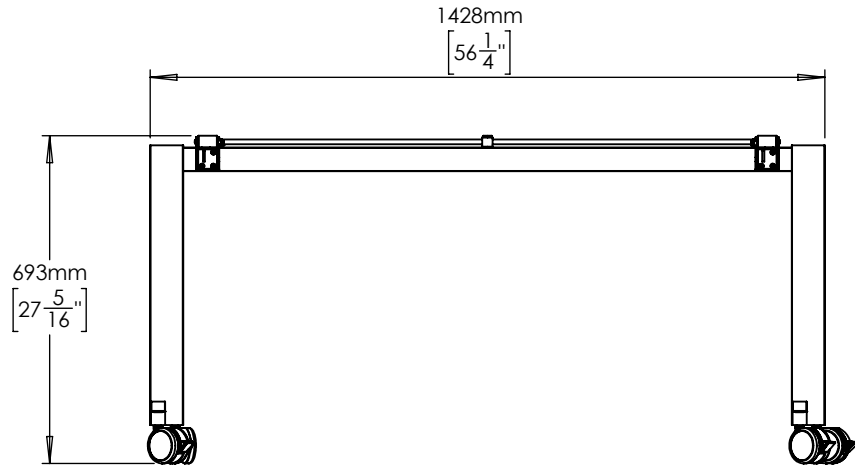

M1360-30-XX Series

Nested Side View
Shown with Optional Modesty Panel

Optional Modesty Panel

Optional Cable Tray

Colors Available: Grey | Black

Dimensions specified in millimeters
Inches are for reference only