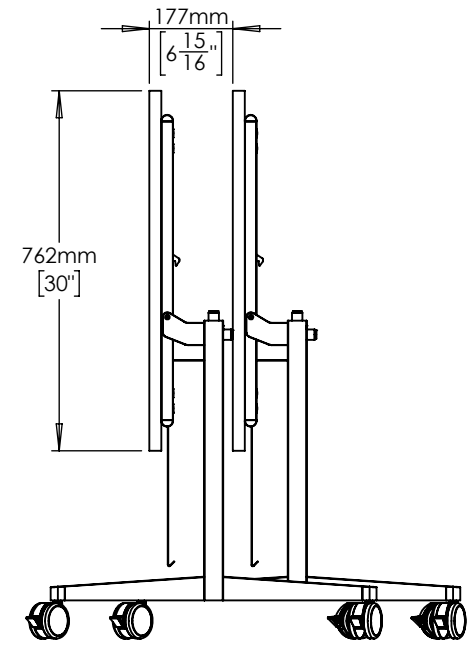

M1360-30-XX Series

Nested Side View
Shown with Optional Modesty Panel

Optional Modesty Panel

Optional Cable Tray

Colors Available: Grey | Black

Dimensions specified in millimeters
Inches are for reference only