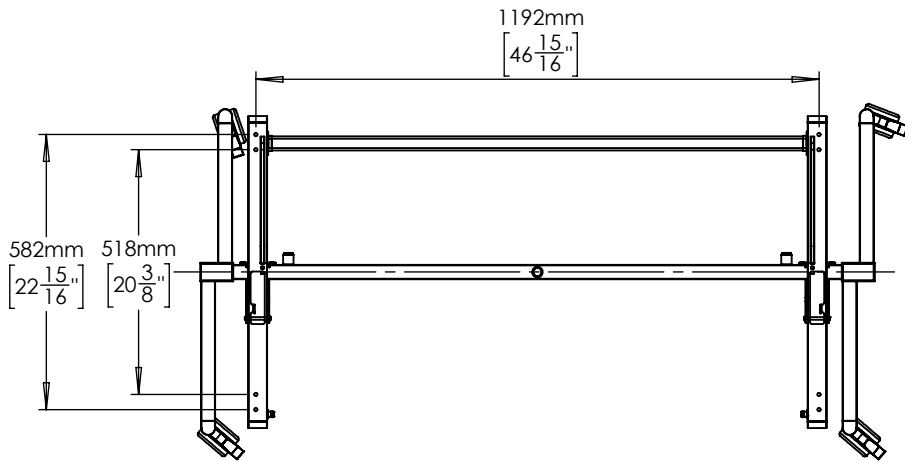

M1360-30-XX Series

Nested Side View
Shown with Optional Modesty Panel

Optional Modesty Panel

Optional Cable Tray

Colors Available: Grey | Black

Dimensions specified in millimeters
Inches are for reference only