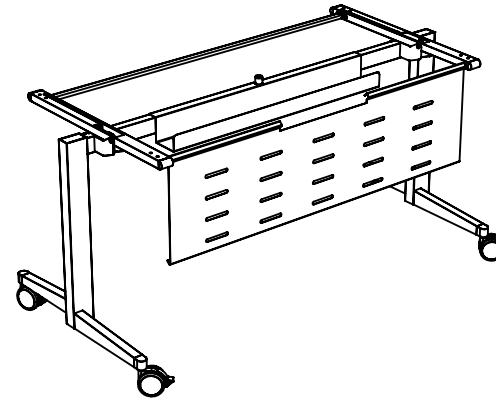

M1360-30-XX Series

Nested Side View
Shown with Optional Modesty Panel

Optional Modesty Panel

Optional Cable Tray

Colors Available: Grey | Black

Dimensions specified in millimeters
Inches are for reference only