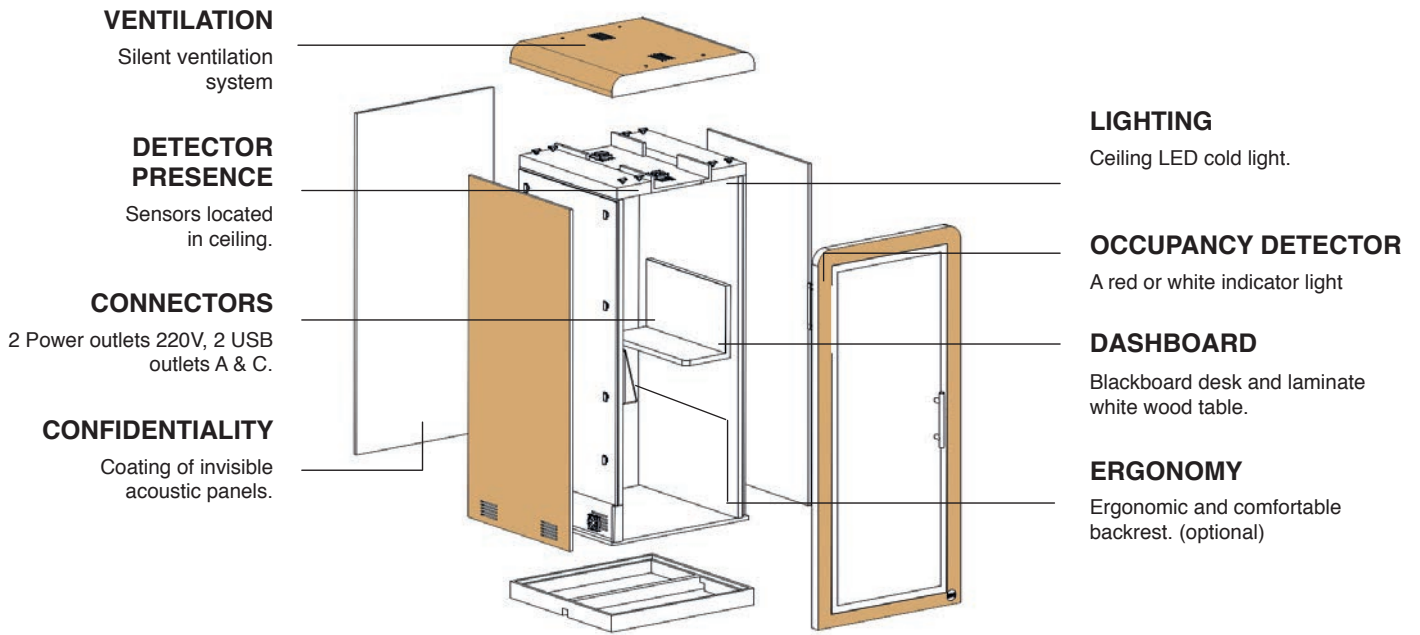

COMPACT

With a minimal floor surface, our solutions are adptable to all office spaces.

CUSTOMIZABLE

Thousands of possible combinations with materials and finishes carefully tested and selected.

ERGONOMIE

Equipped with wheels, Procyon moves and adapts easily to your needs of evolution with a simple and fast installation.

PROCYON STANDUP

<div style="border: 1px solid black; border-radius: 10px; padding: 10px; width: fit-content;"> <p>Dimensions (mm)</p>  <p>950 L - 950 W - 2200 H</p> </div>	<div style="border: 1px solid black; border-radius: 10px; padding: 10px; width: fit-content;"> <p>0,9 m²</p>  <p>Weight : 220 kg</p> </div>	<ul style="list-style-type: none"> • Dimensions of the table : 62 L x 27,4 P cm • Height of the shelf : 105 cm • Dimensions of the backrest : 80 L x 29 H cm • Height of the backrest : 103,5 cm • Thickness back glass : 6 mm laminate • Thickness face glass : 8 mm safety glass • Electrical output : Back - stainless steel casing
---	--	---